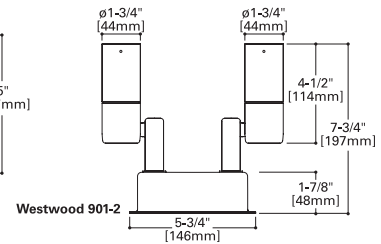

LUMIÈRE®

WESTWOOD 901

35W (max) per head
MR11 Halogen
Line Voltage w/ integral 12V transformer

FEATURES

- Integral 12V step-down transformer
- Machined housing, hood & stem, spun canopy
- Stainless steel hardware
- S.P.S. Siphon Protection System
- Holds up to 3 optical accessories
- UL / cUL listed
- Three (3) year warranty

901-2

Westwood 901

Westwood 901-2

SAMPLE NUMBER: 901-35MR11-120/12-BK

MODEL	SOURCE	VOLTS	FINISH	OPTIONS
901 1 fixture head	<i>Halogen</i> 35MR11 35W / MR11 / GU4	120/12	<i>Painted</i>	
901-2 2 fixture heads	12V integral transformer included <i>Lamp not included</i>		BK Black BZ Bronze CS City silver VE Verde WT White	DC D.C. bayonet base in lieu of GU4 bi-pin
			<i>Metal</i> NBR Brass NCP Copper	

WESTWOOD 903

50W (max) per head
MR16 Halogen
Line Voltage w/ integral 12V transformer

FEATURES

- Integral 12V step-down transformer
- Machined housing, hood & stem, spun canopy
- Stainless steel hardware
- S.P.S. Siphon Protection System
- Holds up to 3 optical accessories
- UL / cUL listed
- Three (3) year warranty